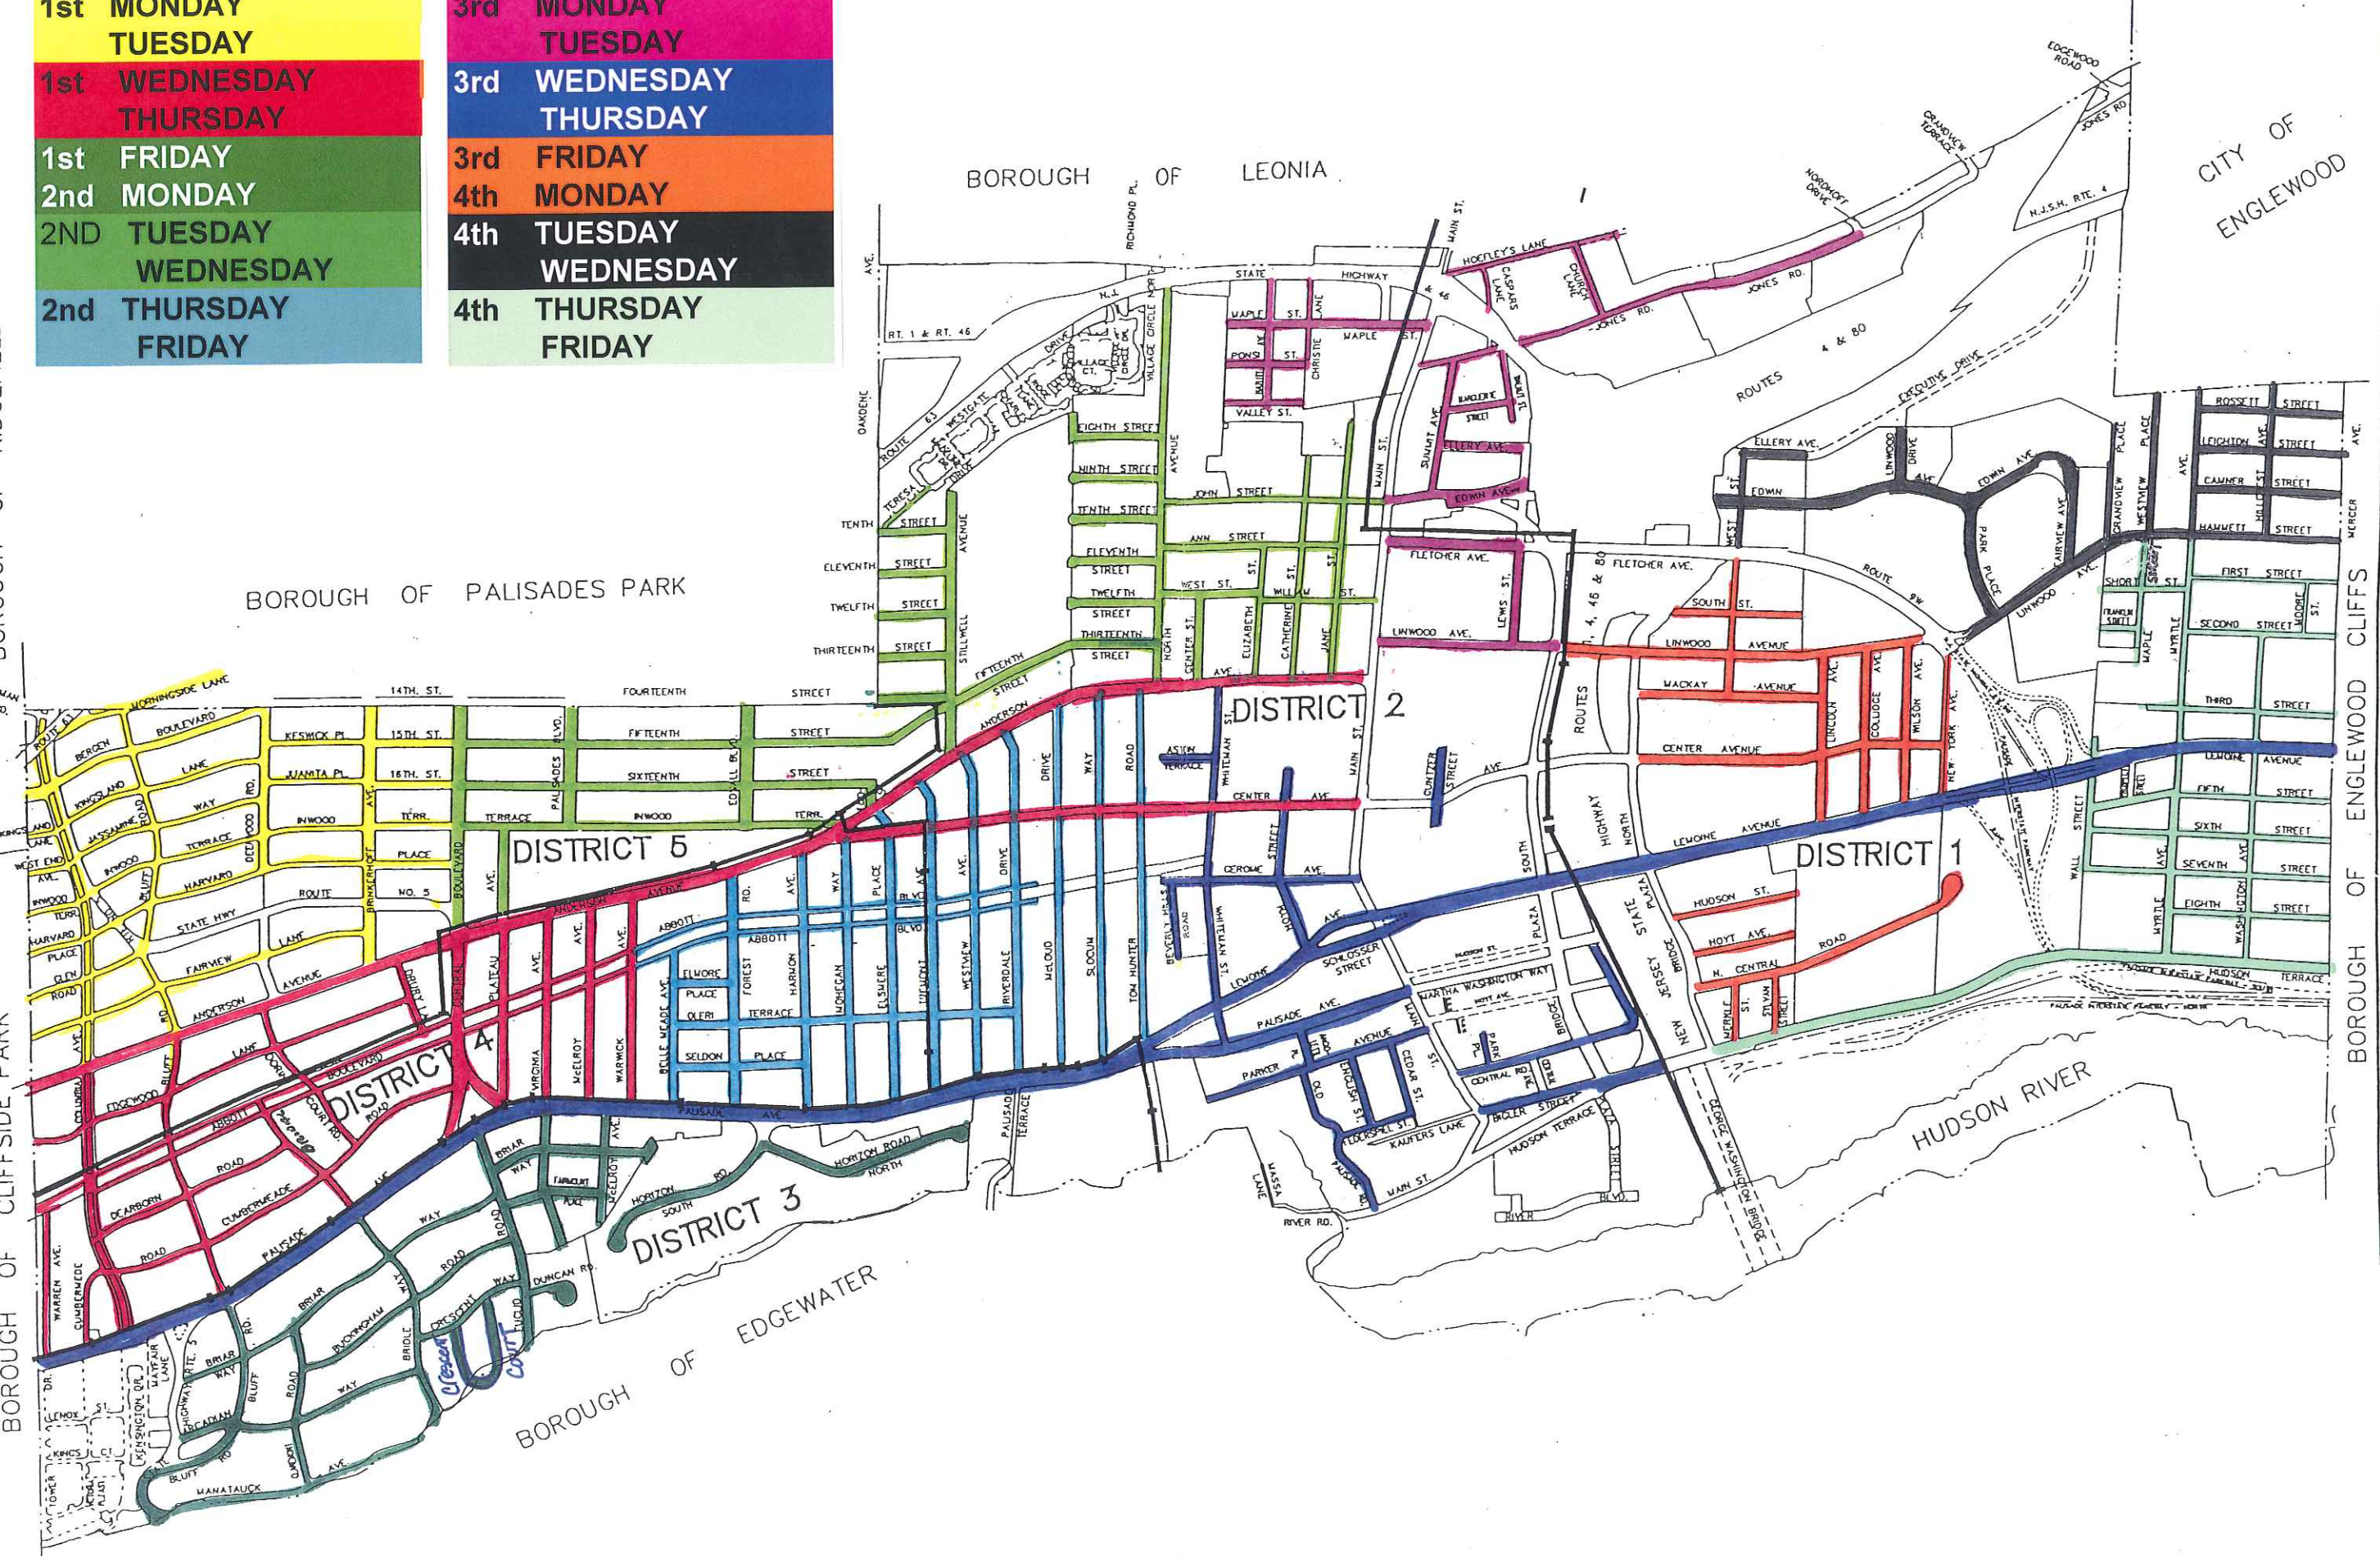

DISTRICT 2

DISTRICT 5

DISTRICT 1

DISTRICT 4

DISTRICT 3

HUDSON RIVER

Street Name	Side	Day/Week
1ST STREET	EAST SIDE	4th Thursday
1ST STREET	WEST SIDE	4th Friday
2ND STREET	WEST SIDE	4th Thursday
2ND STREET	EAST SIDE	4th Friday
3RD STREET	EAST SIDE	4th Thursday
3RD STREET	WEST SIDE	4th Friday
5TH STREET	EAST SIDE	4th Thursday
5TH STREET	WEST SIDE	4th Friday
6TH STREET	WEST SIDE	4th Thursday
6TH STREET	EAST SIDE	4th Friday
7TH STREET	EAST SIDE	4th Thursday
7TH STREET	WEST SIDE	4th Friday
8TH STREET	WEST SIDE	4th Thursday
8TH STREET	EAST SIDE	4th Friday
8TH STREET OFF NORTH	WEST SIDE	2nd Tuesday
8TH STREET OFF NORTH	EAST SIDE	2nd Wednesday
9TH STREET OFF NORTH	WEST SIDE	2nd Tuesday
9TH STREET OFF NORTH	EAST SIDE	2nd Wednesday
10TH STREET OFF NORTH	WEST SIDE	2nd Tuesday
10TH STREET OFF NORTH	EAST SIDE	2nd Wednesday
10TH STREET OFF STILLWELL	EAST SIDE	2nd Tuesday
10TH STREET OFF STILLWELL	WEST SIDE	2nd Wednesday
11TH STREET OFF NORTH	EAST SIDE	2nd Wednesday
11TH STREET OFF NORTH	WEST SIDE	2nd Tuesday
11TH STREET OFF STILLWELL	EAST SIDE	2nd Wednesday
11TH STREET OFF STILLWELL	WEST SIDE	2nd Tuesday
12TH STREET OFF NORTH	EAST SIDE	2nd Wednesday
12TH STREET OFF NORTH	WEST SIDE	2nd Tuesday
12TH STREET OFF STILLWELL	EAST SIDE	2nd Wednesday
12TH STREET OFF STILLWELL	WEST SIDE	2nd Tuesday
13TH STREET OFF NORTH	WEST SIDE	2nd Wednesday
13TH STREET OFF STILLWELL	EAST SIDE	2nd Wednesday
13TH STREET OFF STILLWELL	WEST SIDE	2nd Tuesday
14TH STREET Off Stillwell - last house 1408	EAST SIDE	2nd Wednesday
14TH STREET Off Stillwell Last house 1419	WEST SIDE	2nd Tuesday
15TH STREET (Btwn Brinkerhoff/Central Blvd)	EAST SIDE	1st Monday
15TH STREET (Btwn Brinkerhoff/Central Blvd)	WEST SIDE	1st Tuesday
15TH STREET (North of Central Blvd)	WEST SIDE	2nd Tuesday
15th Street (North of Central Blvd)	WEST SIDE	2nd Wednesday
15TH/13TH STREET OFF NORTH	WEST SIDE	2nd Wednesday
15TH/13TH STREET OFF NORTH ST	EAST SIDE	2nd Tuesday
16TH STREET (Btwn Brinkerhoff/Central Blvd)	WEST SIDE	1st Monday
16TH STREET (Btwn Brinkerhoff/Central Blvd)	EAST SIDE	1st Tuesday
16TH STREET (North of Central Blvd)	EAST SIDE	2nd Tuesday
16th Street (North of Central Blvd)	WEST SIDE	2nd Wednesday