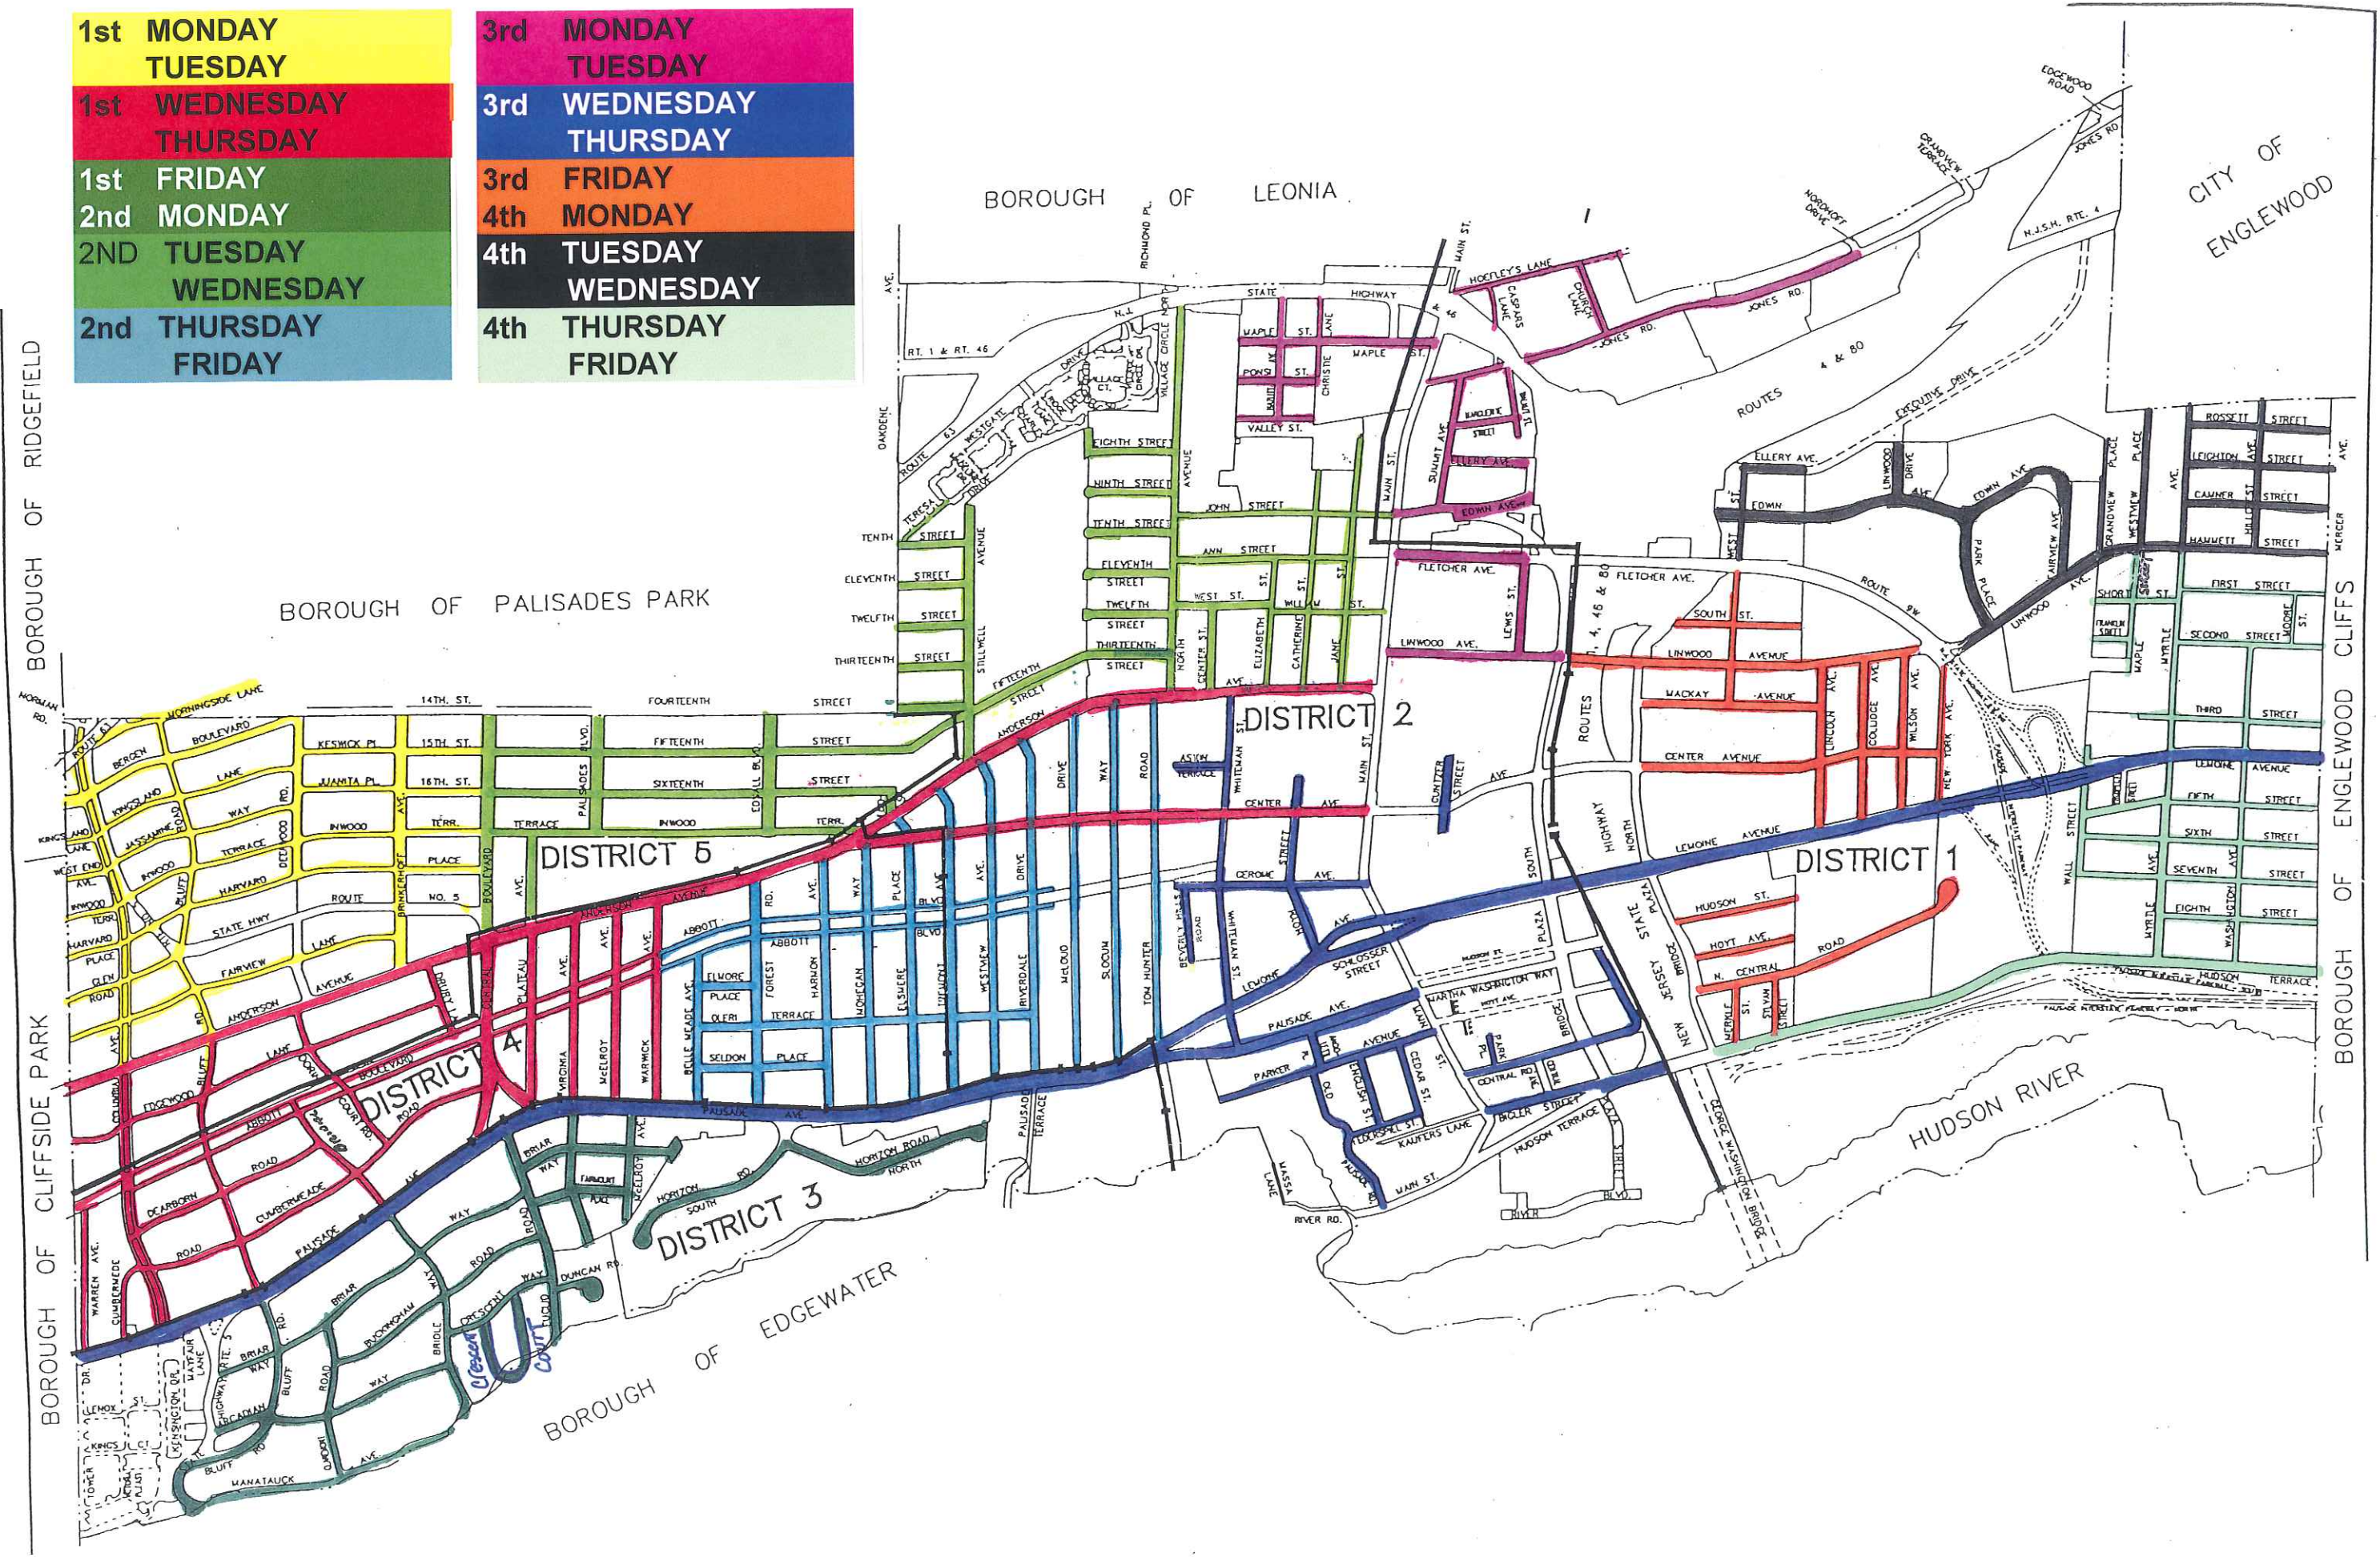

**1st MONDAY
TUESDAY**
**1st WEDNESDAY
THURSDAY**
**1st FRIDAY
2nd MONDAY**
**2ND TUESDAY
WEDNESDAY**
**2nd THURSDAY
FRIDAY**

**3rd MONDAY
TUESDAY**
**3rd WEDNESDAY
THURSDAY**
**3rd FRIDAY
4th MONDAY**
**4th TUESDAY
WEDNESDAY**
**4th THURSDAY
FRIDAY**

BOROUGH OF RIDGEFIELD
BOROUGH OF PALISADES PARK
BOROUGH OF CLIFFSIDE PARK

BOROUGH OF LEONIA

CITY OF ENGLEWOOD

BOROUGH OF ENGLEWOOD CLIFFS

BOROUGH OF EDGEWATER

DISTRICT 2

DISTRICT 5

DISTRICT 1

DISTRICT 4

DISTRICT 3

HUDSON RIVER